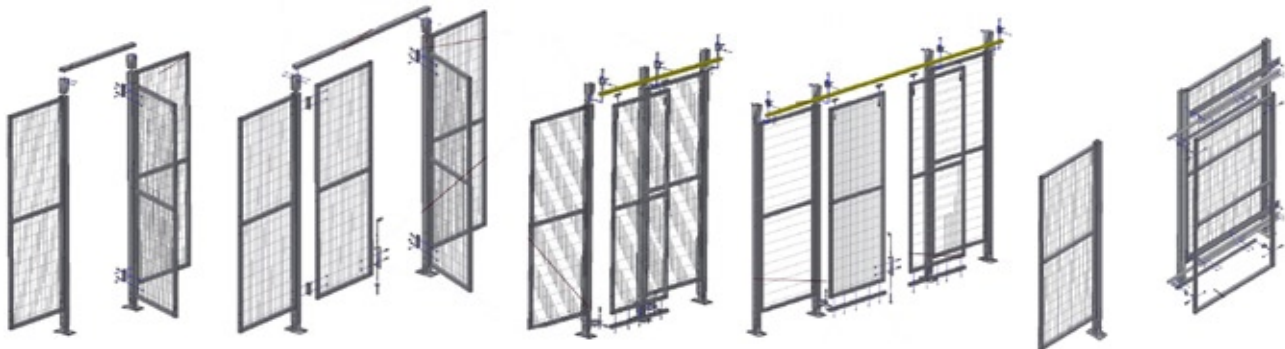

Doors

Arion Pro-Tect offers a complete range of door solutions with everything from standard products to customised solutions. The doors are made from our Pro-Safe standard panels.

As a complement we also offer lock systems for different requirements.

Single hinged doors Double hinged doors Single sliding doors Double sliding doors Sliding doors without overhead rails

Special solutions

We want to meet your needs with our machine safety solutions, we therefore can adapt our standard products to your specific needs. Our range enables us to meet all our customer's needs either from standard products or by customisation. Try us and we will rise to your challenge.